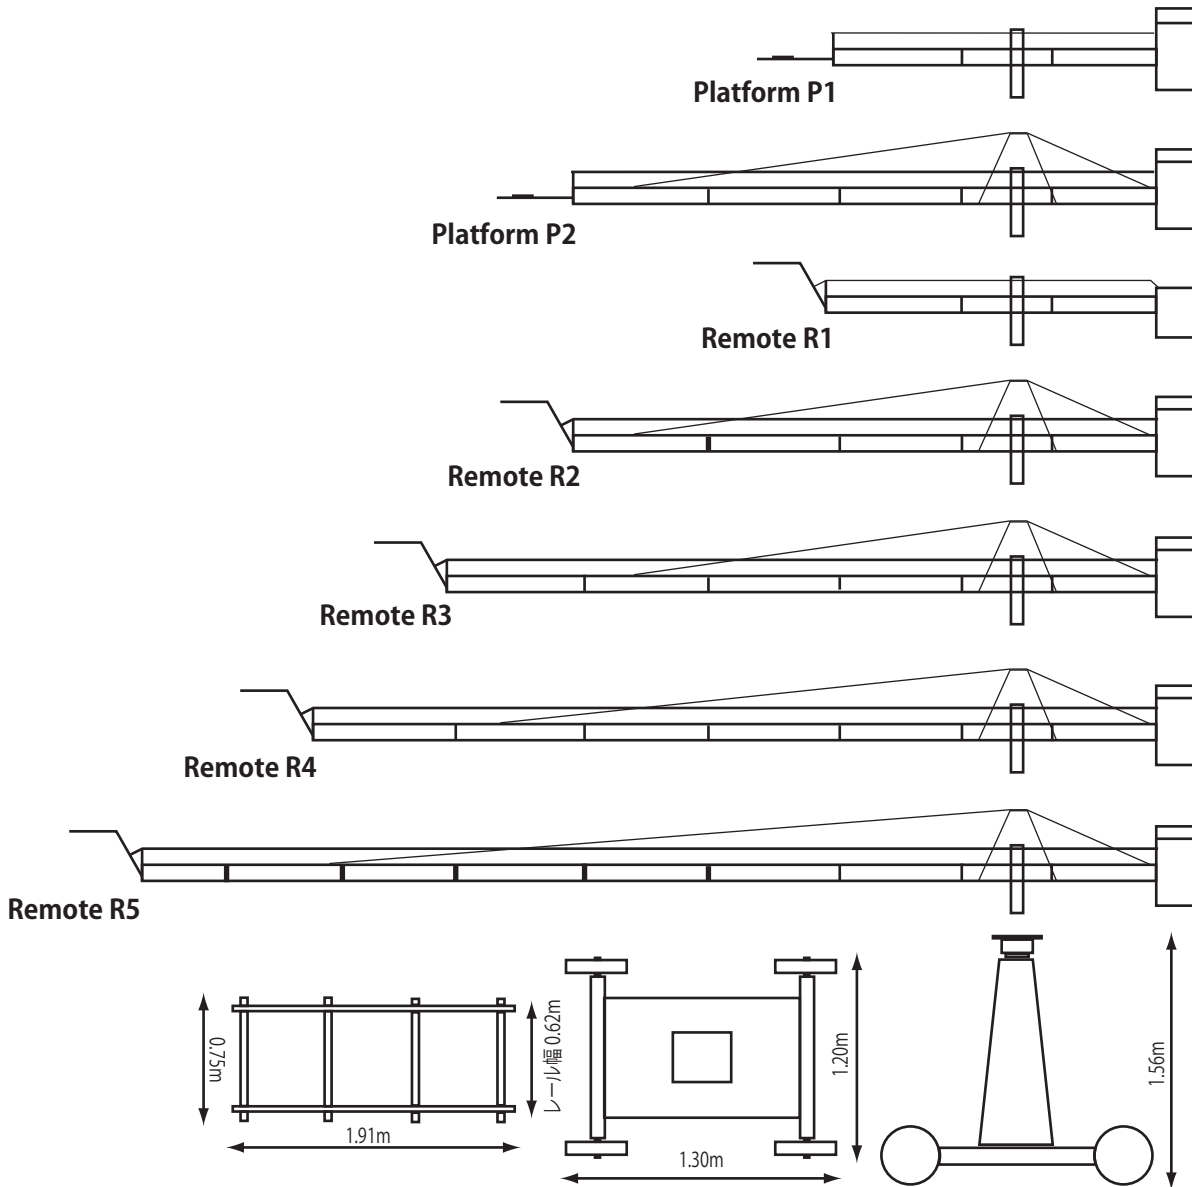

MT400 Crane System

株式会社トッキーズ
www.tokkys.com
Tel: 045 566 7012 Fax: 045 566 7013

Version	Rear Arm (長さ)	Front Arm (長さ)	Max Lift (高さ)	搭載重量
Platform P1	A type: 1.97m	2.77m	A type: 3.79m	250kg
	B type: 2.45m		B type: 3.69m	250kg
Platform P2	A type: 1.97m	5.80m	A type: 6.25m	135kg
	B type: 2.45m		B type: 5.95m	180kg
Remote R1	A type: 1.97m	3.01m	A type: 4.15m	80kg
	B type: 2.45m		B type: 4.05m	80kg
Remote R2	A type: 1.97m	6.05m	A type: 6.61m	80kg
	B type: 2.45m		B type: 6.42m	80kg
Remote R3	A type: 1.97m	7.57m	A type: 7.83m	80kg
	B type: 2.45m		B type: 7.54m	80kg
Remote R4	A type: 1.97m	9.90m	A type: 8.82m	65kg
	B type: 2.45m		B type: 8.70m	65kg
Remote R5	A type: 1.97m	11.13m	A type: 10.72m	45kg
	B type: 2.45m		B type: 10.27m	65kg